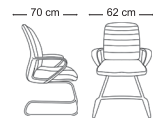

25 Series

29 Series

32 Series

39 Series

40 Series

OCC 740M

40 Series