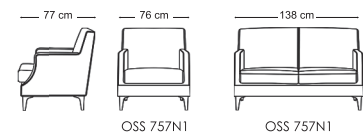

51 Series

57 Series

76 Series

78 Series

98 Series