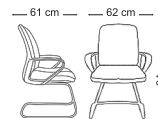

25 Series

29 Series

32 Series

39 Series

40 Series

OCC 740

40 Series