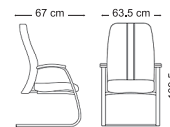

25 Series

OCC 825

29 Series

32 Series

39 Series

40 Series

40 Series