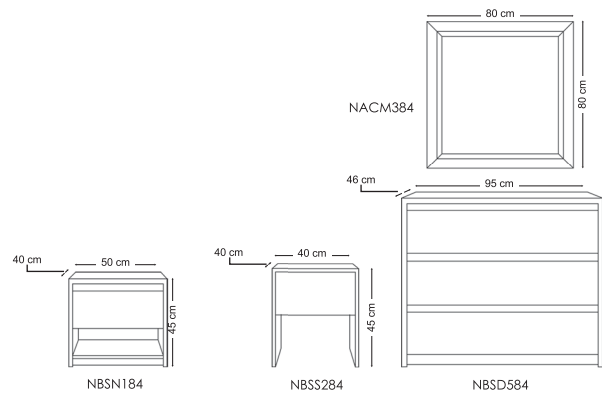

Avertin

NBSN184

NBSS284

NACM384

NBSD584