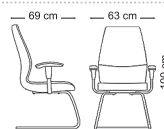

04 Series

05 Series

07 Series

08 Series

OCC 708G

08 Series

09 Series