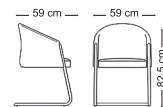

04 Series

05 Series

OCC 505X

07 Series

08 Series

08 Series

09 Series